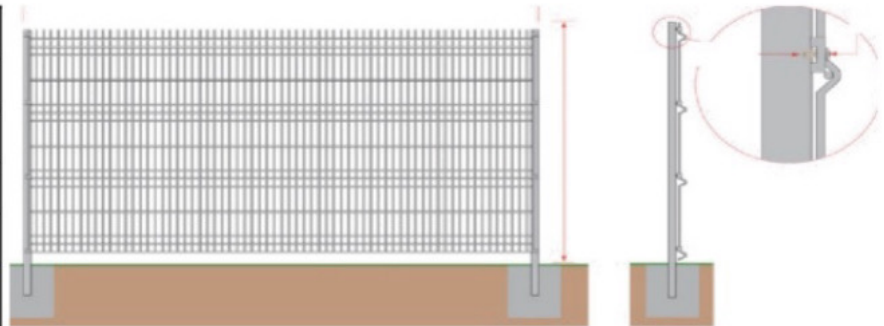

Our industry standard Pro-mesh panel fencing options are typically used for medium security applications, with the nature of the mesh panels making it difficult to climb and cut through. Pro-mesh also has an attractive appearance and the open yet very strong mesh allows good visibility through it.

Standard heights and ranging from 1.2m to 3.0m with finish galvanised and polyester coated in a range of standard RAL colours and non-standard colours if required.

## Product Data

<b>Posts</b>	60x40mm to 60x60mm and 80x40mm to 80x60mm options available.				
<b>Height</b>	1.2m	1.8m	2.0m	2.4m	3m
<b>Mesh Size</b>	200mm x 500mm apertures with 5mm horizontal wires reinforcing V-profiles.				